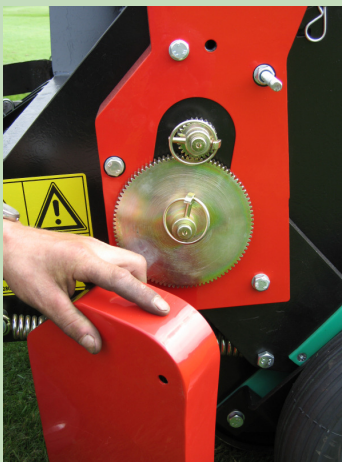

Accuracy in Overseeding

The Verti-Seed, SpeedSeed and Overseeder are the most accurate overseeders on the market. This guarantees maximum germination and no spillage of seed.

Rubber Roller:

The rubber roller inside the hopper is elastic and seals closely against the hopper sides. Even extremely fine types of seed, like agrostis, are only released once the roller is turning. The gap can be increased stepless if the release of large quantities of seed is required.

Spike Scraper SpeedSeed:

An optional scraper is available for the SpeedSeed to keep the spikes clean from soil.

Exact dosing rates:

Dosing rates can be accurately set for any seed species and for any mix of different species. A total number of 10 chainwheels (Verti-Seed: 8) can be configured into 20 positions (Verti-Seed 16). The dosification can be fine tuned for any seed type and mix. For extreme low seed quantities the optional Fine Dosing Kit (for Verti-Seed only) ensures a minimal spillage of seed. Up to as fine as 2 grms/m² (0.4 lbs/1000 sq.ft) is possible.