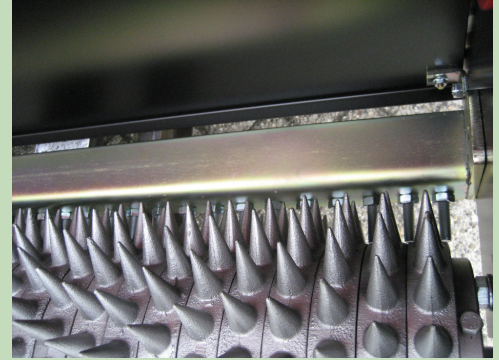

Accuracy in Overseeding

The Verti-Seed, SpeedSeed and Overseeder are the most accurate overseeders on the market. This guarantees maximum germination and no spillage of seed.

Rubber Roller:

The rubber roller inside the hopper is elastic and seals closely against the hopper sides. Even extremely fine types of seed, like agrostis, are only released once the roller is turning. The gap can be increased stepless if the release of large quantities of seed is required.

Spike Scraper SpeedSeed:

An optional scraper is available for the SpeedSeed to keep the spikes clean from soil.

Exact dosing rates:

Dosing rates can be accurately set for any seed species and for any mix of different species. A total number of 10 chainwheels (Verti-Seed: 8) can be configured into 20 positions (Verti-Seed 16). The dosification can be fine tuned for any seed type and mix. For extreme low seed quantities the optional Fine Dosing Kit (for Verti-Seed only) ensures a minimal spillage of seed. Up to as fine as 2 grms/m² (0.4 lbs/1000 sq.ft) is possible.