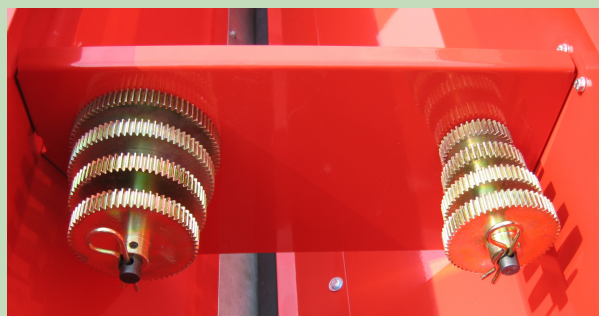

Accuracy in Overseeding

The Verti-Seed, SpeedSeed and Overseeder are the most accurate overseeders on the market. This guarantees maximum germination and no spillage of seed.

Rubber Roller:

The rubber roller inside the hopper is elastic and seals closely against the hopper sides. Even extremely fine types of seed, like agrostis, are only released once the roller is turning. The gap can be increased stepless if the release of large quantities of seed is required.

Spike Scraper SpeedSeed:

An optional scraper is available for the SpeedSeed to keep the spikes clean from soil.

Exact dosing rates:

Dosing rates can be accurately set for any seed species and for any mix of different species. A total number of 10 chainwheels (Verti-Seed: 8) can be configured into 20 positions (Verti-Seed 16). The dosification can be fine tuned for any seed type and mix. For extreme low seed quantities the optional Fine Dosing Kit (for Verti-Seed only) ensures a minimal spillage of seed. Up to as fine as 2 grms/m² (0.4 lbs/1000 sq.ft) is possible.